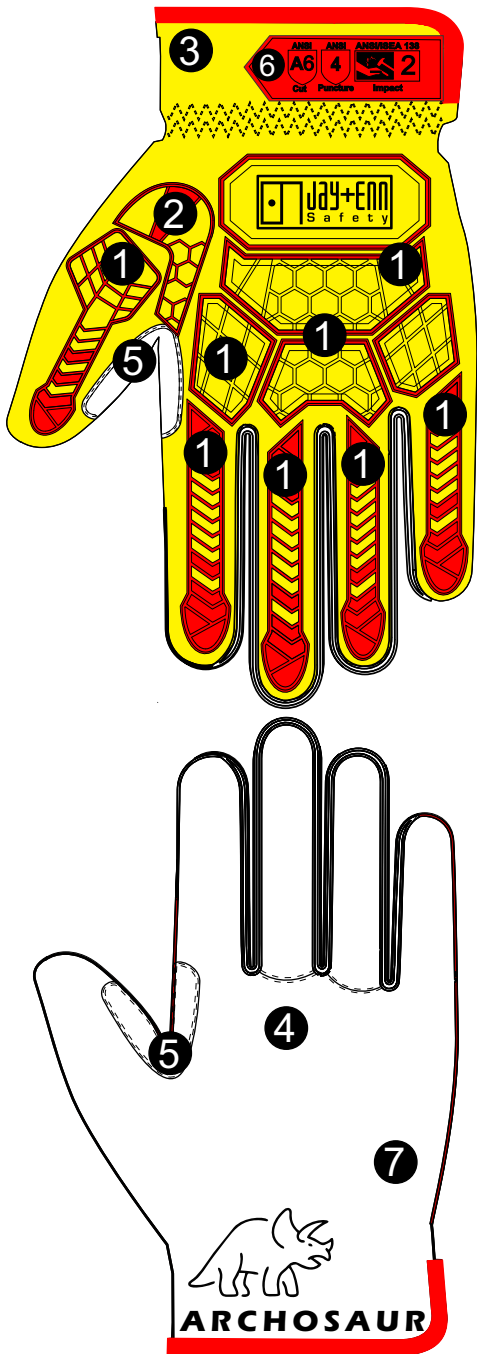

# ARCHOSAUR

## FEATURES:

1. New and improved back-of-hand M-Flex Impact Defense System features ultra-flex TPR design with 130 integrated flex points, pinch-point finger protection.
2. Additional TPR guard between thumb and index finger secures common pinch and catch points.
3. Only Yellow Cool Mesh Venting System enhances airflow by up to 60%, for faster heat dissipation.
4. Goat Crust palm increases grip in dry and light oil applications while maintaining dexterity.
5. Reinforced thumb saddle enhances durability at a critical wear point.
6. Slip-on cuff with hook-and-loop closure ensures a secure fit.
7. ANSI Level A6 Cut Resistance, Level 4 Abrasion Resistance, Level 4 Puncture Resistance.
8. ANSI/ISEA 138 Impact Level 2 protection on knuckles and fingers.

## Available Sizes

XS	S	M	L	XL	XXL	XXXL
07	08	09	10	11	12	13