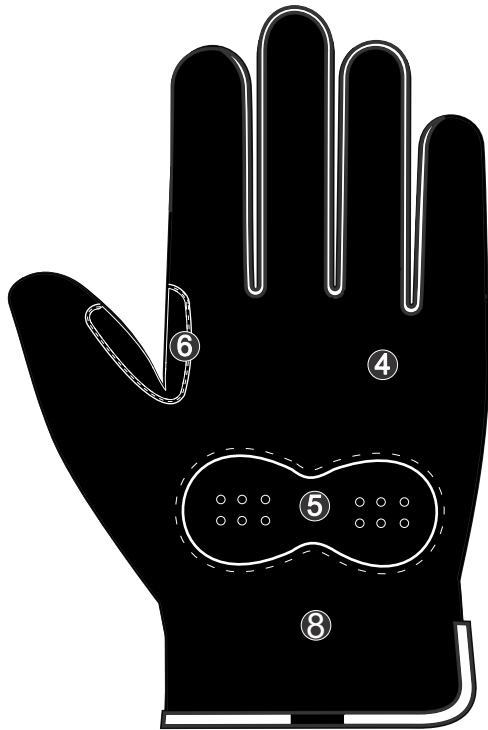

BASTET

FEATURES:

1. New and improved back-of-hand M-Flex Impact Defense System features ultra-flex TPR design with 130 integrated flex points, pinch-point finger protection.
2. Additional TPR guard between thumb and index finger secures common pinch and catch points.
3. Only Red Cool Mesh Venting System enhances airflow by up to 60%, for faster heat dissipation.
4. Synthetic palm increases grip in dry and light oil applications while maintaining dexterity.
5. Cushion system on palm enhances comfort and dampens impacts.
6. Reinforced thumb saddle enhances durability at a critical wear point.
7. Slip-on cuff with hook-and-loop closure ensures a secure fit.
8. ANSI Level A9 Cut Resistance, Level 4 Abrasion Resistance, Level 4 Puncture Resistance.

INTENDED USE:

- Hot Weather Work
- Maintenance & Repair
- Equipment Operation
- DIY Home Improvement

Protection Levels:

Available Sizes

XS	S	M	L	XL	XXL	XXXL
07	08	09	10	11	12	13