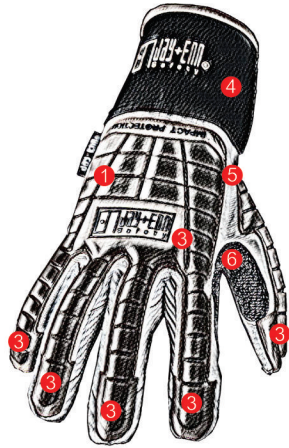

CORDED IMPAKTO

www.jayennsafetygroup.com

CORDED IMPAKTO...

www.jayennsafetygroup.com

1. Flexible TPR on the back of hand.
2. Insulated strength cotton corded double palm.
3. Offers continuous protection from fingers.
4. The neoprene long cuff the wrist.
5. Breathable stretch fabric.
6. Reinforced thumb saddle enhances durability at a critical wear point.

INTENDED USE:

- While oil & gas production usage.
- Use during position on the rig.
- Operating machinery.

Features

Impact Resistance

Abrasion Resistance

Machine Washable

SAFETY ENSURED