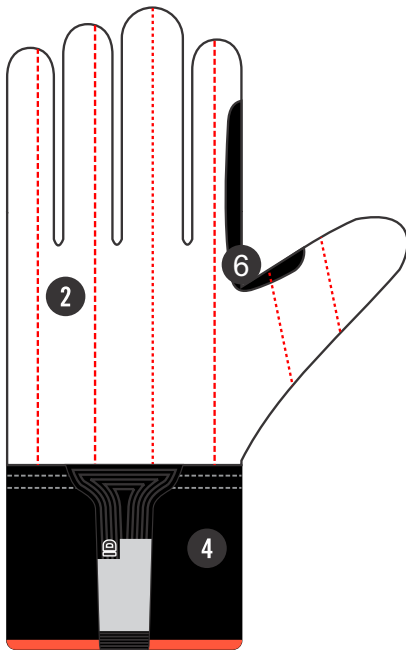

## FEATURES:

1. Flexible TPR on the back of hand.
2. Insulated strength cotton corded double palm.
3. Offers continuous protection from fingers tips.
4. The neoprene long cuff the wrist.
5. Breathable stretch fabric.
6. Reinforced thumb saddle enhances durability at a critical wear point.

## Available Sizes

XS	S	M	L	XL	XXL	XXXL
07	08	09	10	11	12	13