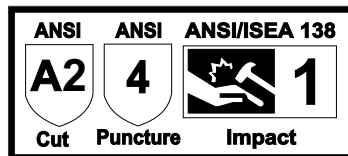

Protection Levels: