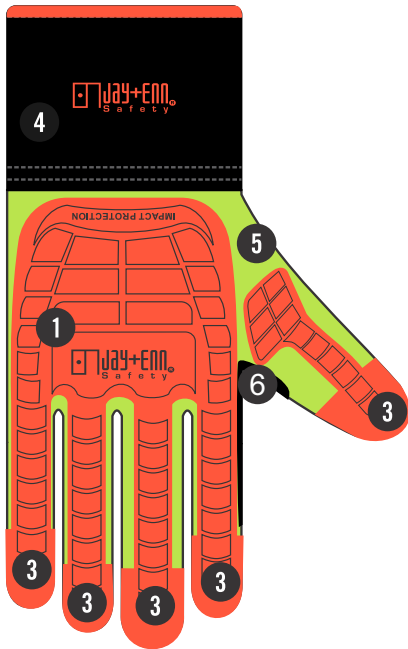

# CORDED IMPAKTO

## FEATURES:

1. Flexible TPR on the back of hand.
2. Insulated strength cotton corded double palm.
3. Offers continuous protection from fingers tips.
4. The neoprene long cuff the wrist.
5. Breathable stretch fabric.
6. Reinforced thumb saddle enhances durability at a critical wear point.

## Available Sizes

XS	S	M	L	XL	XXL	XXXL
07	08	09	10	11	12	13