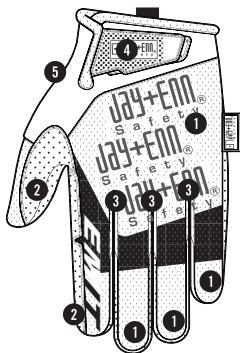

## FEATURES:

1. Lightweight mesh eliminates heat build-up.
2. Perforated thumb and index finger reinforcement.
3. Perforated finger fourchettes.
4. Low-profile Thermal Plastic Rubber (TPR) hook and loop closure provides a secure fit to the wrist.
5. Micro-fleece sweat wipe.
6. Fully perforated palm allows for maximum airflow.
7. Machine washable.