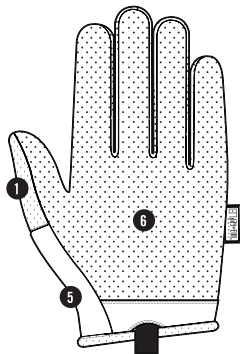

## FEATURES:

1. Lightweight mesh eliminates heat build-up.
2. Perforated thumb and index finger reinforcement.
3. Perforated finger fourchettes.
4. Low-profile Thermal Plastic Rubber (TPR) hook and loop closure provides a secure fit to the wrist.
5. Micro-fleece sweat wipe.
6. Fully perforated palm allows for maximum airflow.
7. Machine washable.