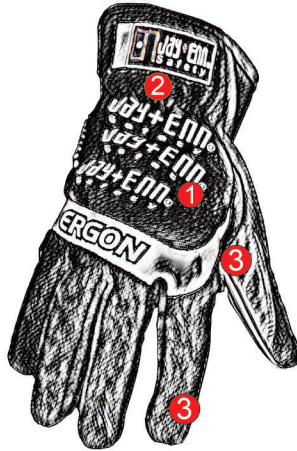

# ERGON...

www.jayennsafetygroup.com

1. Form-fitting material helps keep hand cool and comfortable.
2. Elastic cuff provides a secure fit with easy on/off flexibility.
3. Reinforced thumb and index finger provide added durability.
4. Anatomically designed two-piece palm eliminates material bunching.
5. Durable synthetic palm.