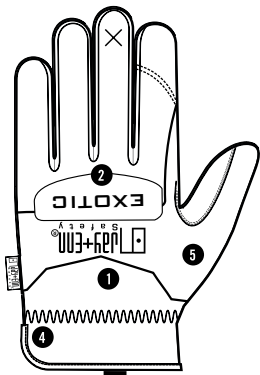

EXOTIC

FEATURES:

1. High Visibility Color
2. Reflective Accents For Safety And Visibility
3. Exotic Embossing Palm.
4. Suede Cuff Puller
5. Terry Cloth Sweat Wipe

INTENDED USE:

- Comfort cold weathers protection.
- Oil / gas drilling.
- Hydraulic fracturing.
- Construction

Available Sizes

XXXS	XXS	XS	S	M	L	XL	XXL	
05	06	07	08	09	10	11	12	13

**Jay+ENN**
Safety

EXOTIC