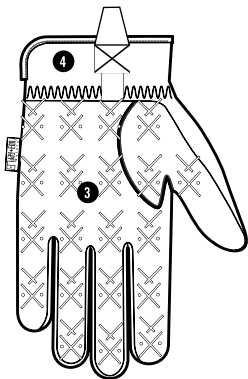

EXOTIC

FEATURES:

1. High Visibility Color
2. Reflective Accents For Safety And Visibility
3. Exotic Embossing Palm.
4. Suede Cuff Puller
5. Terry Cloth Sweat Wipe

INTENDED USE:

- Comfort cold weathers protection.
- Oil / gas drilling.
- Hydraulic fracturing.
- Construction

Available Sizes

XXXS	XXS	XS	S	M	L	XL	XXL	
05	06	07	08	09	10	11	12	13

**Jay+ENN**
Safety

EXOTIC