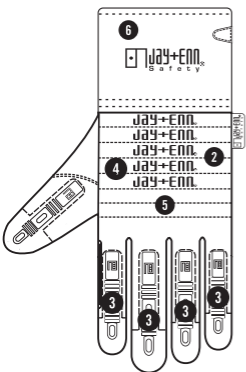

GRIP IMPAKTO

FEATURES:

1. Super dot palm Long red silicon dotted single palm.
2. Extra EVA foam padded back.
3. TPR elastomer strips on back fingers and hand.
4. Green spandex back.
5. Reflective knuckle strip.
6. Neoprene cuff with velcro closer.
7. Loop to hang glove.

INTENDED USE:

- Provide medium impact protection glove.
- High dexterity
- Heavy manufacturing environments.

Available Sizes

XXXS	XXS	XS	S	M	L	XL	XXL	
05	06	07	08	09	10	11	12	13

GRIP IMPAKTO