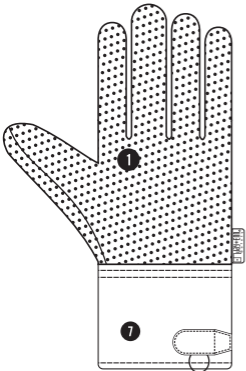

GRIP IMPAKTO

FEATURES:

1. Super dot palm Long red silicon dotted single palm.
2. Extra EVA foam padded back.
3. TPR elastomer strips on back fingers and hand.
4. Green spandex back.
5. Reflective knuckle strip.
6. Neoprene cuff with velcro closer.
7. Loop to hang glove.

INTENDED USE:

- Provide medium impact protection glove.
- High dexterity
- Heavy manufacturing environments.

Available Sizes

XXXS	XXS	XS	S	M	L	XL	XXL	
05	06	07	08	09	10	11	12	13

GRIP IMPAKTO