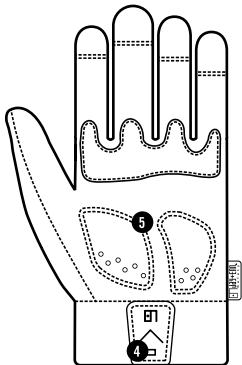

## FEATURES:

1. Back of hand TPR impact protection.
2. Terry cloth sweat wipe.
3. TPR cuff puller.
4. TPR hook and loop closure.
5. Anti vibration reducing reinforced palm .

## Available Sizes

XXXS	XXS	XS	S	M	L	XL	XXL	XXXL
05	06	07	08	09	10	11	12	13