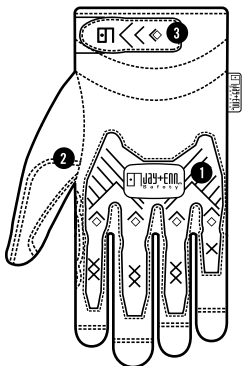

## FEATURES:

1. Back of hand TPR impact protection.
2. Terry cloth sweat wipe.
3. TPR cuff puller.
4. TPR hook and loop closure.
5. Anti vibration reducing reinforced palm .

## Available Sizes

XXXS	XXS	XS	S	M	L	XL	XXL	XXXL
05	06	07	08	09	10	11	12	13