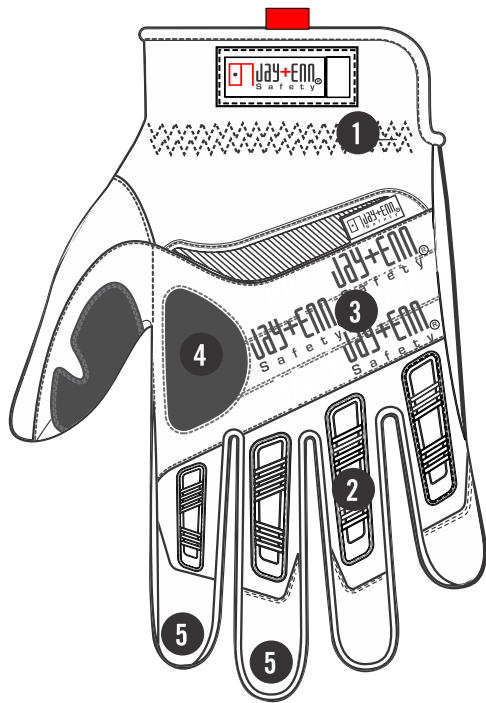

## FEATURES:

1. Elastic cuff provides easy on/off.
2. Thermal plastic rubber (TPR) finger guards protect against impact and abrasion.
3. Abrasion resistant knuckle band.
4. GEL provides impact projection.
5. Reinforced fingertip panels.
6. Anatomically designed palm padding with Gel absorbs shock and vibration.
7. Grip delivers durable gripping power.
8. Machine washable.

## Available Sizes

XS	S	M	L	XL	XXL	XXXL
07	08	09	10	11	12	13