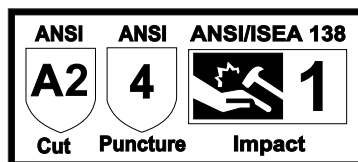

Protection Levels: