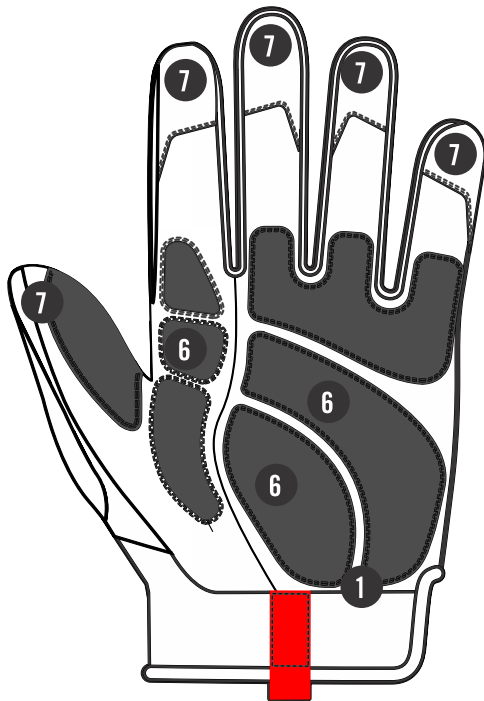

## FEATURES:

1. Elastic cuff provides easy on/off.
2. Thermal plastic rubber (TPR) finger guards protect against impact and abrasion.
3. Abrasion resistant knuckle band.
4. GEL provides impact projection.
5. Reinforced fingertip panels.
6. Anatomically designed palm padding with Gel absorbs shock and vibration.
7. Grip delivers durable gripping power.
8. Machine washable.

## Available Sizes

XS	S	M	L	XL	XXL	XXXL
07	08	09	10	11	12	13