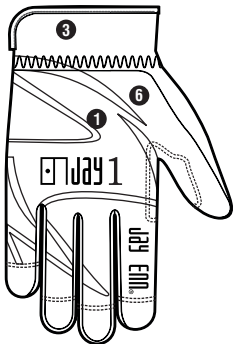

## FEATURES:

1. Back of thumb serves as a convenient brow cloth.
2. Silicone palm print for wet and oily situations.
3. Pull tab on cuff assists easier on and off between tasks.
4. Name tag on palm side of cuff for easy differentiation and identification.
5. Reinforced index finger and thumb saddle extends glove life.
6. Camo color scheme
7. Launderable