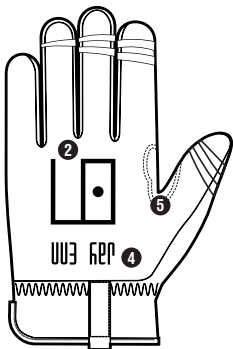

## FEATURES:

1. Back of thumb serves as a convenient brow cloth.
2. Silicone palm print for wet and oily situations.
3. Pull tab on cuff assists easier on and off between tasks.
4. Name tag on palm side of cuff for easy differentiation and identification.
5. Reinforced index finger and thumb saddle extends glove life.
6. Camo color scheme
7. Launderable