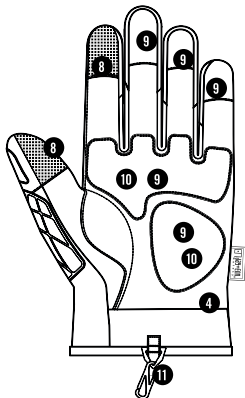

JN COLD PROTECTION

FEATURES:

1. Hook and loop top closure provides a secure fit with outerwear.
2. Extended Neoprene cuff.
3. C40 Insulation traps warm air to help regulate your body temperature.
4. waterproof liner keeps hands dry in rain, sleet or snow.
5. Rugged knuckle guard conceals 5mm EVA foam padding.
6. Rugged thumb reinforcement panel.
7. Full-length TPR finger guards provide pinch-point and impact protection.
8. Double Connect touchscreen compatible index finger and thumb.
9. Rugged fingertip and palm reinforcement panels provide abrasion resistance.
10. EVA foam palm padding reduces shock and vibration.
11. Removable spring clip keeps your gloves organized for easy storage.
12. Machine washable.

INTENDED USE:

- Cold Weather Work

Available Sizes

XXXS	XXS	XS	S	M	L	XL	XXL	XXXL
05	06	07	08	09	10	11	12	13

JN COLD PROTECTION