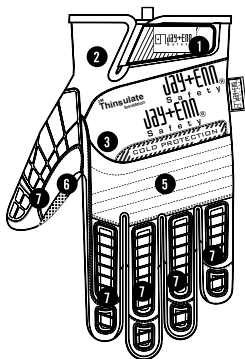

JN COLD PROTECTION

FEATURES:

1. Hook and loop top closure provides a secure fit with outerwear.
2. Extended Neoprene cuff.
3. C40 Insulation traps warm air to help regulate your body temperature.
4. waterproof liner keeps hands dry in rain, sleet or snow.
5. Rugged knuckle guard conceals 5mm EVA foam padding.
6. Rugged thumb reinforcement panel.
7. Full-length TPR finger guards provide pinch-point and impact protection.
8. Double Connect touchscreen compatible index finger and thumb.
9. Rugged fingertip and palm reinforcement panels provide abrasion resistance.
10. EVA foam palm padding reduces shock and vibration.
11. Removable spring clip keeps your gloves organized for easy storage.
12. Machine washable.

INTENDED USE:

- Cold Weather Work

Available Sizes

XXXS	XXS	XS	S	M	L	XL	XXL	XXXL
05	06	07	08	09	10	11	12	13

JN COLD PROTECTION