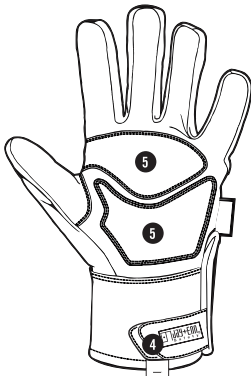

MICHANIKOS

FEATURES:

1. Suede leather provides durable protection.
2. Dual-layer knuckle band provides added durability and protection.
3. Extended cuff protects the wrist.
4. Hook and loop closure provides a secure fit.
5. Genuine leather palm reinforcement panels provide added durability and protection.

INTENDED USE:

- Metal Fabrication
- MIG Welding
- TIG Welding
- Heavy Equipment Operation
- Towing & Transportation
- Towing & Securing Cargo
- Flight Deck

CE EN 388 / EN 420

Available Sizes

XXXS	XXS	XS	S	M	L	XL	XXL	
05	06	07	08	09	10	11	12	13