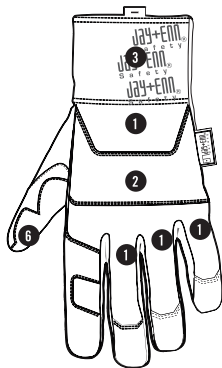

MICHANIKOS

FEATURES:

1. Suede leather provides durable protection.
2. Dual-layer knuckle band provides added durability and protection.
3. Extended cuff protects the wrist.
4. Hook and loop closure provides a secure fit.
5. Genuine leather palm reinforcement panels provide added durability and protection.

INTENDED USE:

- Metal Fabrication
- MIG Welding
- TIG Welding
- Heavy Equipment Operation
- Towing & Transportation
- Towing & Securing Cargo
- Flight Deck

CE EN 388 / EN 420

Available Sizes

XXXS	XXS	XS	S	M	L	XL	XXL	
05	06	07	08	09	10	11	12	13