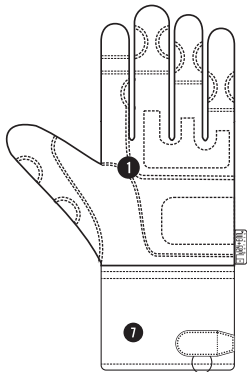

PATCH IMPAKTO

FEATURES:

1. Reinforced grip protect palm.
2. Extra EVA foam padded back.
3. TPR elastomer strips on back fingers and hand.
4. Red spandex back.
5. Reflective knuckle strip.
6. Neoprene cuff with velcro closer.
7. Loop to hang glove.

INTENDED USE:

- Provide medium impact protection glove.
- High dexterity
- Heavy manufacturing environments.

Available Sizes

XXXS	XXS	XS	S	M	L	XL	XXL	
05	06	07	08	09	10	11	12	13

PATCH IMPAKTO