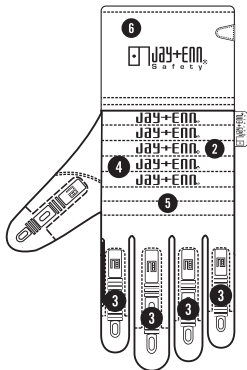

PATCH IMPAKTO

FEATURES:

1. Reinforced grip protect palm.
2. Extra EVA foam padded back.
3. TPR elastomer strips on back fingers and hand.
4. Red spandex back.
5. Reflective knuckle strip.
6. Neoprene cuff with velcro closer.
7. Loop to hang glove.

INTENDED USE:

- Provide medium impact protection glove.
- High dexterity
- Heavy manufacturing environments.

Available Sizes

XXXS	XXS	XS	S	M	L	XL	XXL	
05	06	07	08	09	10	11	12	13

PATCH IMPAKTO