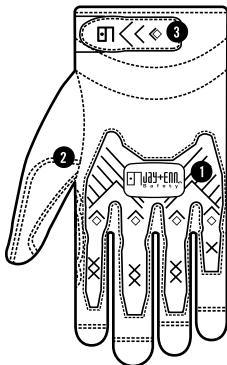

SHOOT IMPAKTIA

FEATURES:

1. Back of hand TPR impact protection.
2. Terry cloth sweat wipe.
3. TPR cuff puller.
4. TPR hook and loop closure.
5. Anti vibration reducing reinforced palm .

INTENDED USE:

Automotive.
Drilling.
Oil & gas.
Motor garage usage.

Available Sizes

XXXS	XXS	XS	S	M	L	XL	XXL	XXXL
05	06	07	08	09	10	11	12	13

SHOOT IMPAKTIA