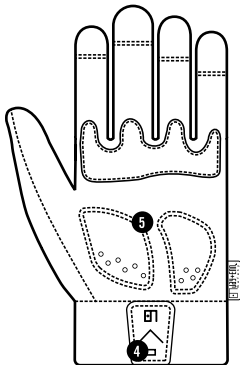

SHOOT IMPAKTIA

FEATURES:

1. Back of hand TPR impact protection.
2. Terry cloth sweat wipe.
3. TPR cuff puller.
4. TPR hook and loop closure.
5. Anti vibration reducing reinforced palm .

INTENDED USE:

Automotive.
Drilling.
Oil & gas.
Motor garage usage.

Available Sizes

XXXS	XXS	XS	S	M	L	XL	XXL	XXXL
05	06	07	08	09	10	11	12	13

SHOOT IMPAKTIA