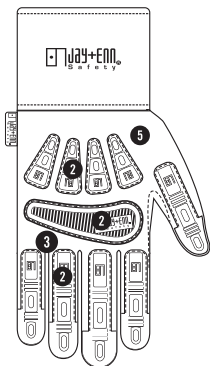

SILICONE PRINT IMPAKTO

FEATURES:

1. Silicone grip palm.
2. Impact protection back of hand.
3. Finger and thumb with double stitching for durability.
4. Abrasion resistant thumb cortch.
5. High visibility green colour.
6. Neoprene cuff delivers solid fit and on or off.

INTENDED USE:

- Comfort cold weathers protection.
- Oil / gas drilling.
- Hydraulic fracturing.
- Construction

Available Sizes

XXXS	XXS	XS	S	M	L	XL	XXL	
05	06	07	08	09	10	11	12	13

SILICONE PRINT IMPAKTO