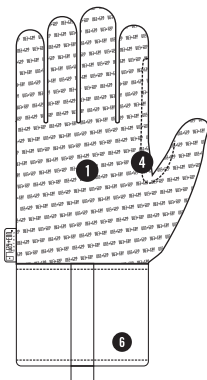

SILICONE PRINT IMPAKTO

FEATURES:

1. Silicone grip palm.
2. Impact protection back of hand.
3. Finger and thumb with double stitching for durability.
4. Abrasion resistant thumb cortch.
5. High visibility green colour.
6. Neoprene cuff delivers solid fit and on or off.

INTENDED USE:

- Comfort cold weathers protection.
- Oil / gas drilling.
- Hydraulic fracturing.
- Construction

Available Sizes

XXXS	XXS	XS	S	M	L	XL	XXL	
05	06	07	08	09	10	11	12	13

SILICONE PRINT IMPAKTO